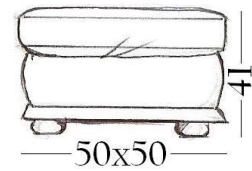

Alta

Options Available

3 Seater

2 Seater

Chair

Large Ottoman

Small Ottoman

- **Comfort.** High back cushion fibre filled.
- **Arms and Seats.** High resilience foam for durability and comfort.
- **Wood finishes.** Choice of five wood frame colours in beech wood.