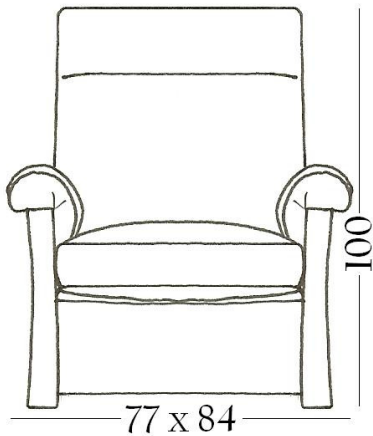

Alta

Options Available

3 Seater

2 Seater

Chair

Large Ottoman

Small Ottoman

- **Comfort.** High back cushion fibre filled.
- **Arms and Seats.** High resilience foam for durability and comfort.
- **Wood finishes.** Choice of five wood frame colours in beech wood.