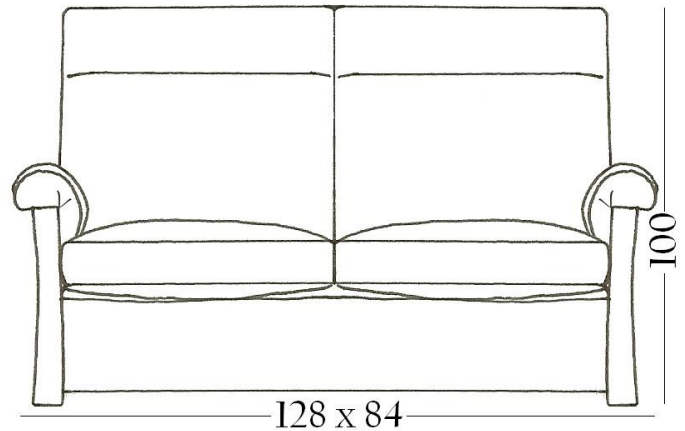

Alta

Options Available

3 Seater

2 Seater

Chair

Large Ottoman

Small Ottoman

- **Comfort.** High back cushion fibre filled.
- **Arms and Seats.** High resilience foam for durability and comfort.
- **Wood finishes.** Choice of five wood frame colours in beech wood.