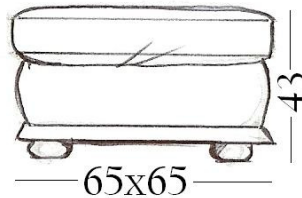

Alta

Options Available

3 Seater

2 Seater

Chair

Large Ottoman

Small Ottoman

- **Comfort.** High back cushion fibre filled.
- **Arms and Seats.** High resilience foam for durability and comfort.
- **Wood finishes.** Choice of five wood frame colours in beech wood.