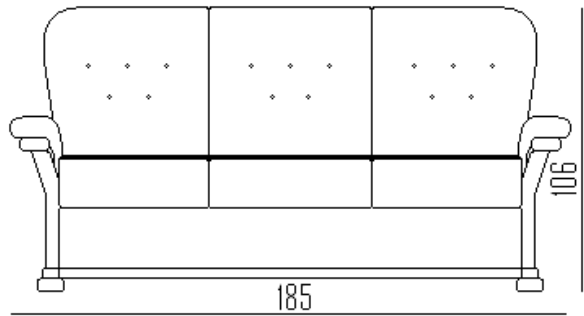

Dune Options Available

2 Seater

3 Seater

Chair

Side View

Small Ottoman

Large Ottoman

• Choice of five wood frame colours