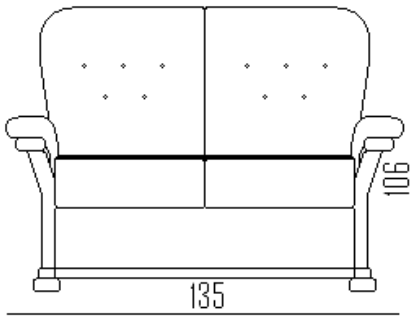

Dune Options Available

2 Seater

3 Seater

Chair

Side View

Small Ottoman

Large Ottoman

• Choice of five wood frame colours