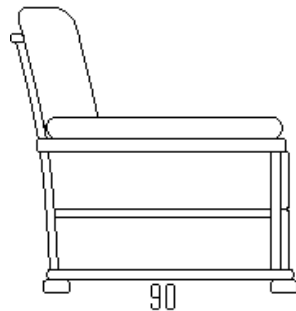

Dune Options Available

2 Seater

3 Seater

Chair

Side View

Small Ottoman

Large Ottoman

• Choice of five wood frame colours