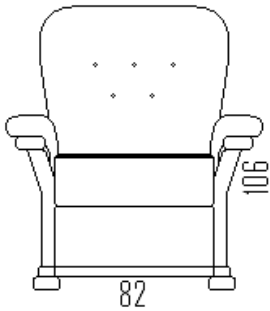

Dune Options Available

2 Seater

3 Seater

Chair

Side View

Small Ottoman

Large Ottoman

• Choice of five wood frame colours