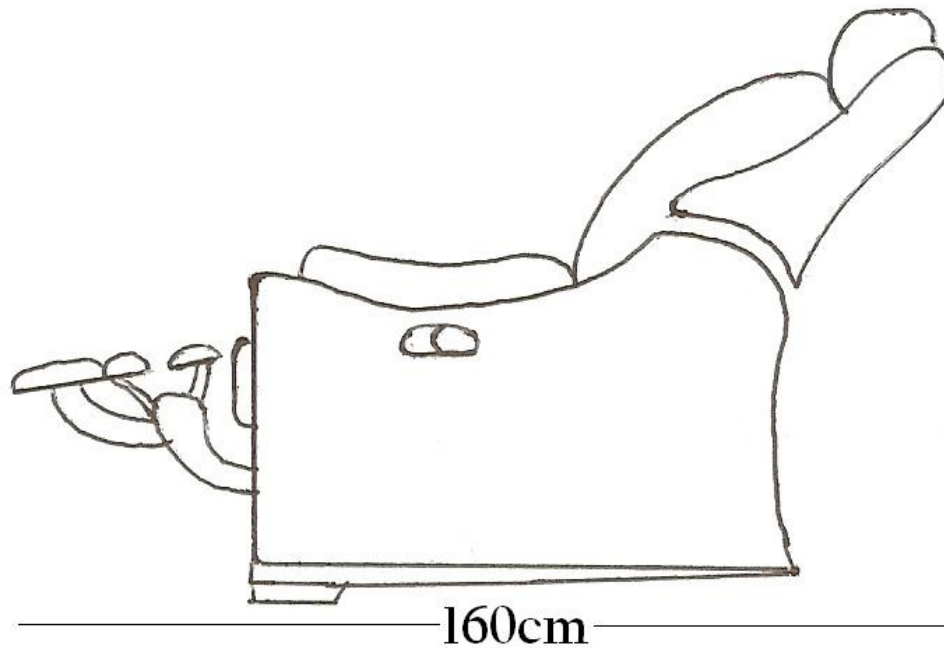

Firenza

Options Available

3 Seater

2 Seater

Chair

Large Ottoman

Small Ottoman

- **Comfort.** High back cushion fibre filled.
- **Arms and Seats.** High resilience foam for durability and comfort.
- **Wood finishes.** Choice of five wood frame colours in beech wood and three wood frame colours in oak wood

Recliner Chairs

Both manual and power options are available in the reclining chairs.

Dimension in full recline. All other dimensions as the standard chairs.

Sofabed Options

Both sizes of sofa (3str & 2str) are available with a sofabed action. The action is beech slatted and webbed, with a sprung interior mattress.

All other dimensions as the standard sofas.