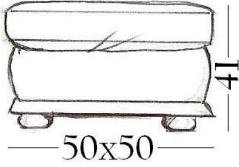

Firenza

Options Available

3 Seater

2 Seater

Chair

Large Ottoman

Small Ottoman

- **Comfort.** High back cushion fibre filled.
- **Arms and Seats.** High resilience foam for durability and comfort.
- **Wood finishes.** Choice of five wood frame colours in beech wood and three wood frame colours in oak wood

Recliner Chairs

Both manual and power options are available in the reclining chairs.

Dimension in full recline. All other dimensions as the standard chairs.

Sofabed Options

Both sizes of sofa (3str & 2str) are available with a sofabed action. The action is beech slatted and webbed, with a sprung interior mattress.

All other dimensions as the standard sofas.