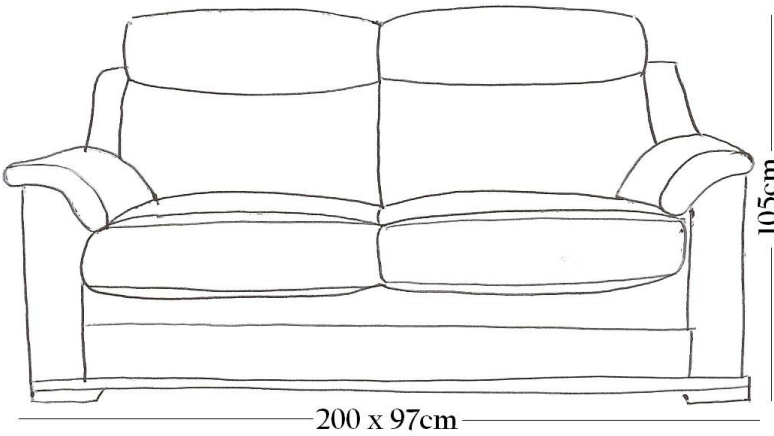

Firenza

Options Available

3 Seater

2 Seater

Chair

Large Ottoman

Small Ottoman

- **Comfort.** High back cushion fibre filled.
- **Arms and Seats.** High resilience foam for durability and comfort.
- **Wood finishes.** Choice of five wood frame colours in beech wood and three wood frame colours in oak wood

Recliner Chairs

Both manual and power options are available in the reclining chairs.

Dimension in full recline. All other dimensions as the standard chairs.

Sofabed Options

Both sizes of sofa (3str & 2str) are available with a sofabed action. The action is beech slatted and webbed, with a sprung interior mattress.

All other dimensions as the standard sofas.