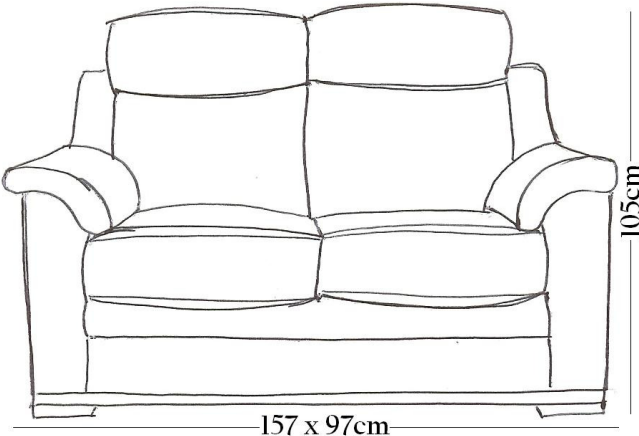

Firenza

Options Available

3 Seater

2 Seater

Chair

Large Ottoman

Small Ottoman

- **Comfort.** High back cushion fibre filled.
- **Arms and Seats.** High resilience foam for durability and comfort.
- **Wood finishes.** Choice of five wood frame colours in beech wood and three wood frame colours in oak wood

Recliner Chairs

Both manual and power options are available in the reclining chairs.

Dimension in full recline. All other dimensions as the standard chairs.

Sofabed Options

Both sizes of sofa (3str & 2str) are available with a sofabed action. The action is beech slatted and webbed, with a sprung interior mattress.

All other dimensions as the standard sofas.