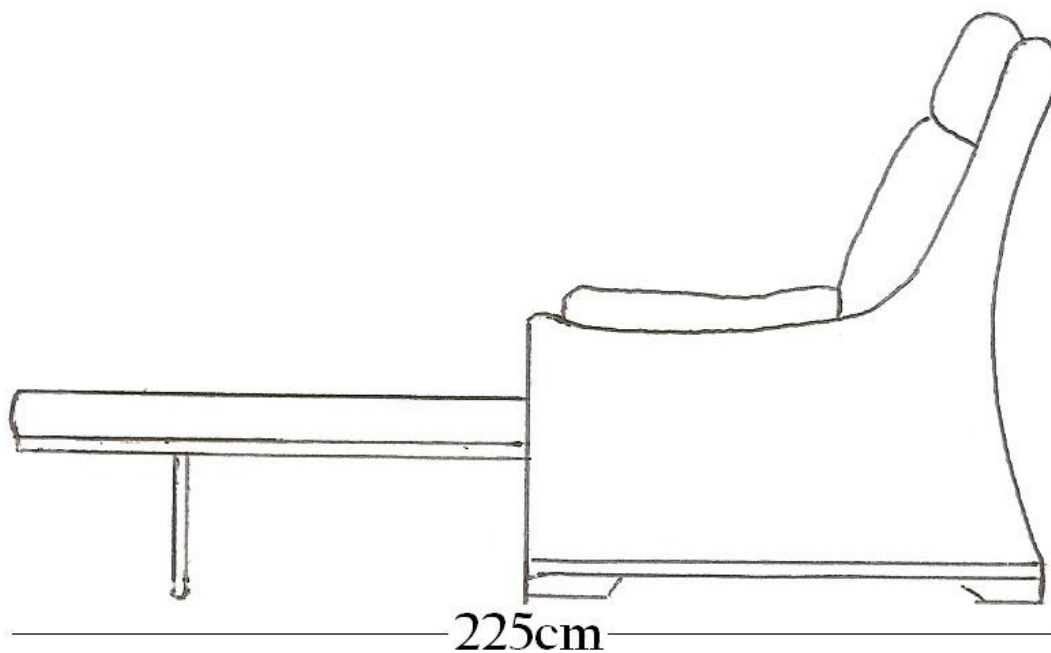

Recliner Chairs

Both manual and power options are available in the reclining chairs.

Dimension in full recline. All other dimensions as the standard chairs.

Sofabed Options

Both sizes of sofa (3str & 2str) are available with a sofabed action. The action is beech slatted and webbed, with a sprung interior mattress.

All other dimensions as the standard sofas.