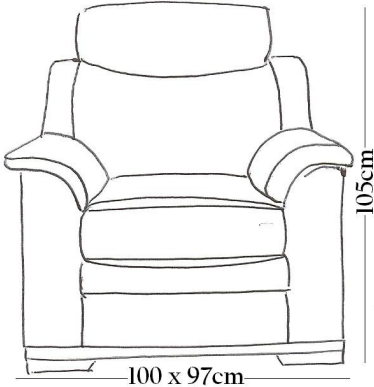

Firenza

Options Available

3 Seater

2 Seater

Chair

Large Ottoman

Small Ottoman

- **Comfort.** High back cushion fibre filled.
- **Arms and Seats.** High resilience foam for durability and comfort.
- **Wood finishes.** Choice of five wood frame colours in beech wood and three wood frame colours in oak wood

Recliner Chairs

Both manual and power options are available in the reclining chairs.

Dimension in full recline. All other dimensions as the standard chairs.

Sofabed Options

Both sizes of sofa (3str & 2str) are available with a sofabed action. The action is beech slatted and webbed, with a sprung interior mattress.

All other dimensions as the standard sofas.