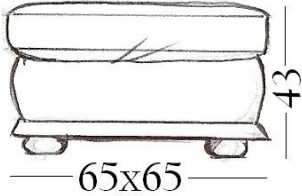

Firenza

Options Available

3 Seater

2 Seater

Chair

Large Ottoman

Small Ottoman

- **Comfort.** High back cushion fibre filled.
- **Arms and Seats.** High resilience foam for durability and comfort.
- **Wood finishes.** Choice of five wood frame colours in beech wood and three wood frame colours in oak wood

Recliner Chairs

Both manual and power options are available in the reclining chairs.

Dimension in full recline. All other dimensions as the standard chairs.

Sofabed Options

Both sizes of sofa (3str & 2str) are available with a sofabed action. The action is beech slatted and webbed, with a sprung interior mattress.

All other dimensions as the standard sofas.