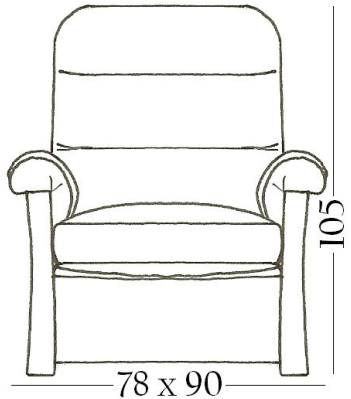

Gazelle

Options Available

3 Seater

2 Seater

Chair

Large Ottoman

Small Ottoman

- **Comfort.** High back cushion fibre filled, three part for extra back support.
- **Arms and Seats.** High resilience foam for durability and comfort.
- **Wood finishes.** All bases are made from beech wood. Available in five finishes: Blonde, Mahogany, Light Oak, Walnut and Maple.