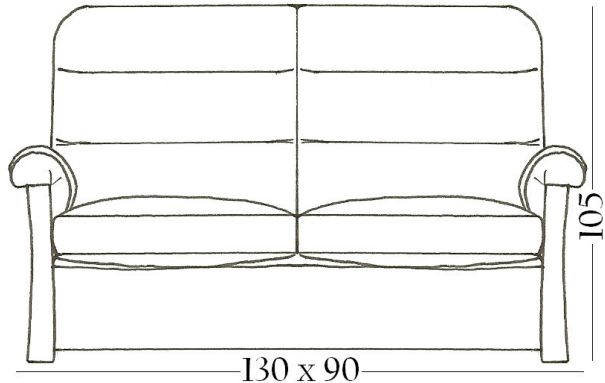

Gazelle

Options Available

3 Seater

2 Seater

Chair

Large Ottoman

Small Ottoman

- **Comfort.** High back cushion fibre filled, three part for extra back support.
- **Arms and Seats.** High resilience foam for durability and comfort.
- **Wood finishes.** All bases are made from beech wood. Available in five finishes: Blonde, Mahogany, Light Oak, Walnut and Maple.