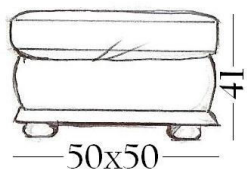

Gazelle

Options Available

3 Seater

2 Seater

Chair

Large Ottoman

Small Ottoman

- **Comfort.** High back cushion fibre filled, three part for extra back support.
- **Arms and Seats.** High resilience foam for durability and comfort.
- **Wood finishes.** All bases are made from beech wood. Available in five finishes: Blonde, Mahogany, Light Oak, Walnut and Maple.