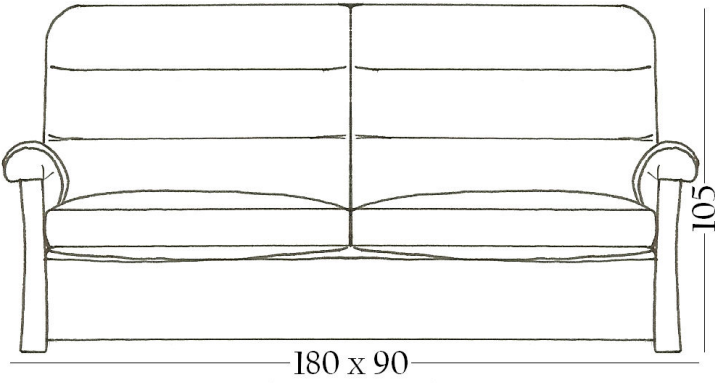

Gazelle

Options Available

3 Seater

2 Seater

Chair

Large Ottoman

Small Ottoman

- **Comfort.** High back cushion fibre filled, three part for extra back support.
- **Arms and Seats.** High resilience foam for durability and comfort.
- **Wood finishes.** All bases are made from beech wood. Available in five finishes: Blonde, Mahogany, Light Oak, Walnut and Maple.