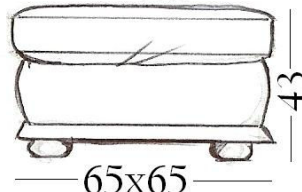

Gazelle

Options Available

3 Seater

2 Seater

Chair

Large Ottoman

Small Ottoman

- **Comfort.** High back cushion fibre filled, three part for extra back support.
- **Arms and Seats.** High resilience foam for durability and comfort.
- **Wood finishes.** All bases are made from beech wood. Available in five finishes: Blonde, Mahogany, Light Oak, Walnut and Maple.