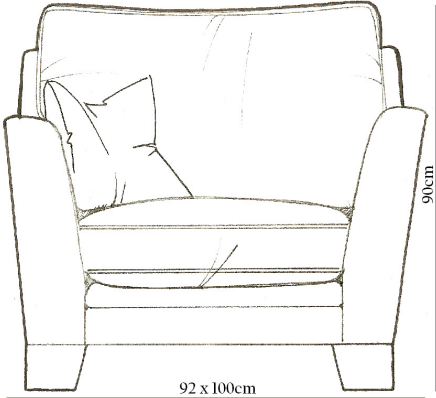

Holmes Options Available

4str, 3str and 2str

Chair

Love chair

Large Cocktail Footstool

Small Cocktail Footstool

Choice of five wood frame colours