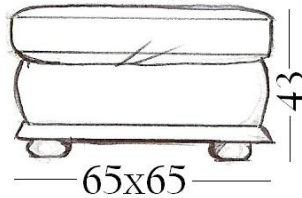

Java

Options Available

3 Seater

2 Seater

Chair

Large Ottoman

Small Ottoman

- **Comfort.** High back cushion fibre filled. Head roll and lumbar for extra back support.
- **Arms and Seats.** High resilience foam for durability and comfort.
- **Wood finishes.** All bases are made from beech wood. Available in five finishes: Blonde, Mahogany, Light Oak, Walnut and Maple.