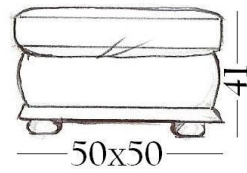

Java

Options Available

3 Seater

2 Seater

Chair

Large Ottoman

Small Ottoman

- **Comfort.** High back cushion fibre filled. Head roll and lumbar for extra back support.
- **Arms and Seats.** High resilience foam for durability and comfort.
- **Wood finishes.** All bases are made from beech wood. Available in five finishes: Blonde, Mahogany, Light Oak, Walnut and Maple.