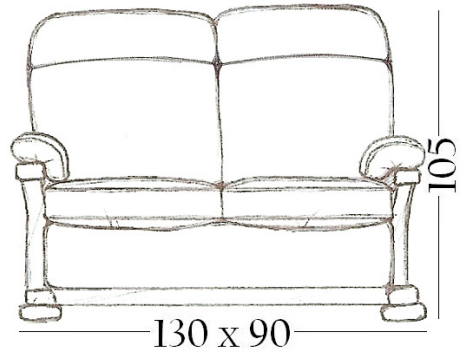

Java

Options Available

3 Seater

2 Seater

Chair

Large Ottoman

Small Ottoman

- **Comfort.** High back cushion fibre filled. Head roll and lumbar for extra back support.
- **Arms and Seats.** High resilience foam for durability and comfort.
- **Wood finishes.** All bases are made from beech wood. Available in five finishes: Blonde, Mahogany, Light Oak, Walnut and Maple.