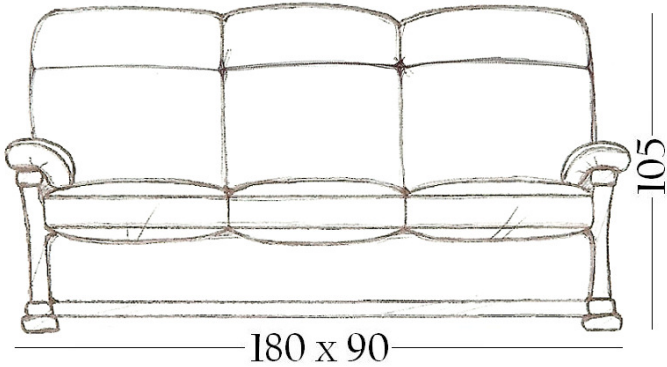

Java

Options Available

3 Seater

2 Seater

Chair

Large Ottoman

Small Ottoman

- **Comfort.** High back cushion fibre filled. Head roll and lumbar for extra back support.
- **Arms and Seats.** High resilience foam for durability and comfort.
- **Wood finishes.** All bases are made from beech wood. Available in five finishes: Blonde, Mahogany, Light Oak, Walnut and Maple.