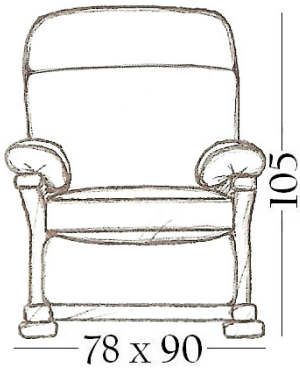

Java

Options Available

3 Seater

2 Seater

Chair

Large Ottoman

Small Ottoman

- **Comfort.** High back cushion fibre filled. Head roll and lumbar for extra back support.
- **Arms and Seats.** High resilience foam for durability and comfort.
- **Wood finishes.** All bases are made from beech wood. Available in five finishes: Blonde, Mahogany, Light Oak, Walnut and Maple.