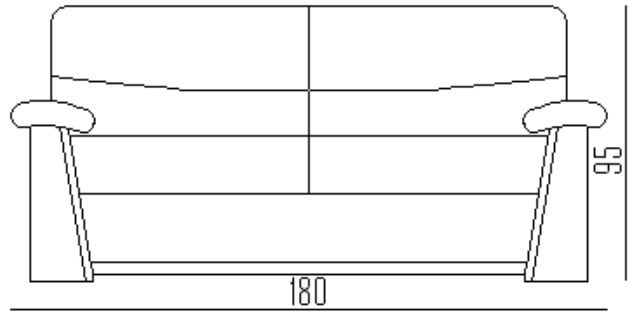

## Options Available

3 Seater

2 Seater

Chair

Side View

Small Ottoman

Large Ottoman

- Choice of five wood frame colours in beech wood and three wood frame colours in oak wood