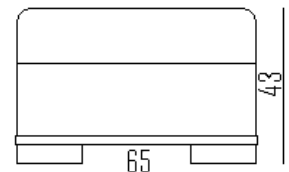

## Options Available

3 Seater

2 Seater

Chair

Side View

Small Ottoman

Large Ottoman

- Choice of five wood frame colours in beech wood and three wood frame colours in oak wood